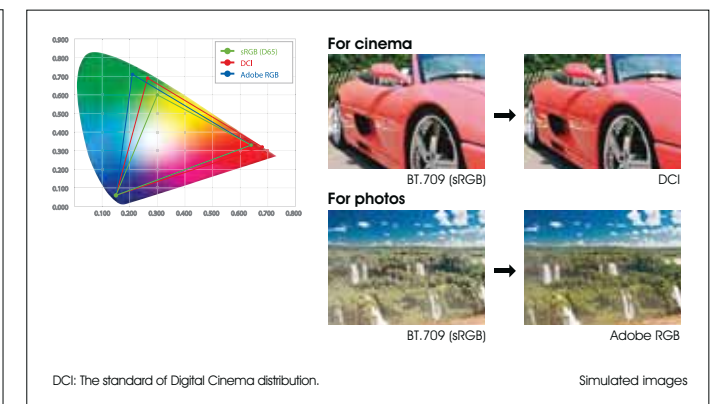

Wide Colour Space for richer picture quality

The VPL-VW1000ES offers a wider than normal colour space, enabling it to show the fuller colour information provided by the professional DCI colour specification and the Adobe RGB colour space.