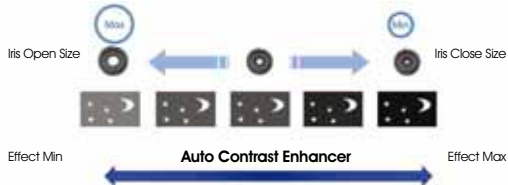

4K and Full HD 3D technologies offer a true-to-life picture quality, but blowing them up to 300"/7.6m also makes you notice any flaws. Our SXRD home cinema projectors have many features that ensure optimum picture quality.

Optimum
picture quality
from a multitude
of picture and colour
enhancement technologies

Without Motionflow

With Motionflow

Experience blur-free action with Motionflow

To bring the thrill of watching fast-paced, cinematic action to your home, the VPL-HW30ES, VPL-VW95ES and VPL-VW1000ES feature a technology called Motionflow, which makes motion much smoother. This innovative process creates and inserts artificial frames, first comparing key visual factors on successive frames – then calculating the split second of ‘missing’ action in the sequence. This action mimics that of actual movie projection, meaning you’ll experience movies and sports with a greater sense of realism than ever before.

Without Advanced Iris3

With Advanced Iris3

Advanced Iris3 Algorithm

Get optimum dynamic contrast with Advanced Iris3

Don't miss out on the detail in dark scenes. Advanced Iris3 technology works like the human eye to produce the optimum dynamic contrast for the picture. The impact on image quality makes a real difference to your film picture: making your home truly feel like a cinema.