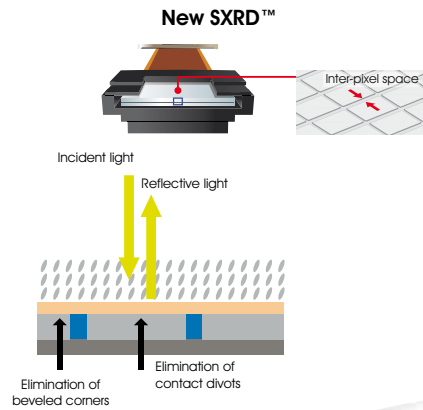

Film-like reproduction of 35mm film

SXRD provides film-quality smoothness by minimising the space between pixels (0.2µm) for smooth and dot-less pictures.

4K and Full HD resolution

Three panels – red, green and blue, ensure optimum colour reproduction and result in over 4 times Full HD resolution (VPL-VW1000ES).

By dedicating one SXRD panel to the colours red, green and blue, the SXRD system eliminates colour breaking – and guarantees an outstanding picture.

The typical 'screen door' effect seen on projectors without SXRD technology.

The pristine image produced by three SXRD panels. The SXRD panel minimises the space between the pixels to 0.2µm.

Higher contrast ratio

Contrast is central to superior picture quality, so the innate high contrast of SXRD is leveraged by Sony's Advanced Iris3 system to produce a super-high contrast ratio of up to 1,000,000:1 (VPL-VW1000ES).