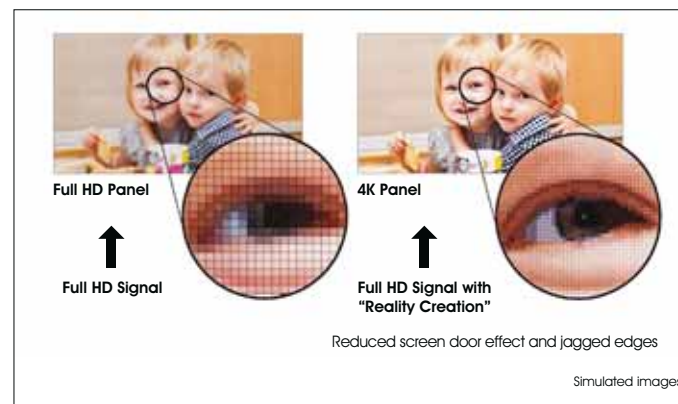

Optimum viewing at home

The 4K native SXRD panels developed for the VPL-VW1000ES produce outstanding native device contrast, which reproduce deep blacks in the picture. When combined with Sony's Advanced Iris3 technology, the projector can achieve an incredible 1,000,000:1 dynamic contrast for the best ever images. Combined with super high brightness of 2,000 lumen, 4K delivers the ultimate viewing experience in your home.

4K images provide a fully immersive visual experience

The latest professional cinema technology now available for your home

4K

4K native resolution for no compromise

The VPL-VW1000ES 4K home cinema projector offers 4096 x 2160 resolution, more than 4x the resolution of Full HD. The projector's 4K SXRD panels have been specially developed by Sony for the VPL-VW1000ES, utilising 4K expertise from the professional cinema market. They deliver a native 4K picture, with no electronic enhancement of pixels.

"Reality Creation" 4K up-scaling of Full HD content

In addition to supporting 4K native resolution, the VPL-VW1000ES projector also features an exclusive Super Resolution 4K up-scaler "Reality Creation" that dramatically enhances high definition 1080p content, allowing you to get the most from your existing Blu-ray Disc™ libraries at home. For greater versatility, it can also display Full HD, 3D and even 4K up-scaling of 3D movies.