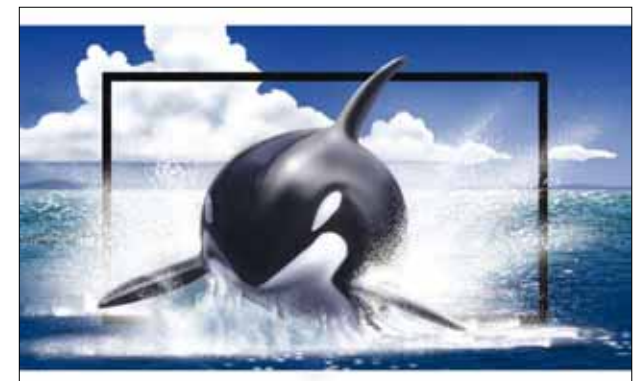

2D to 3D conversion

Sony is leading the way in creating an ever-growing selection of movies, sports and TV programmes in 4K (with the VPL-VW1000ES) or Full HD 3D detail. Our 3D projectors also convert 2D pictures into 3D, so you can enjoy any classic movie in a whole new viewing dimension.