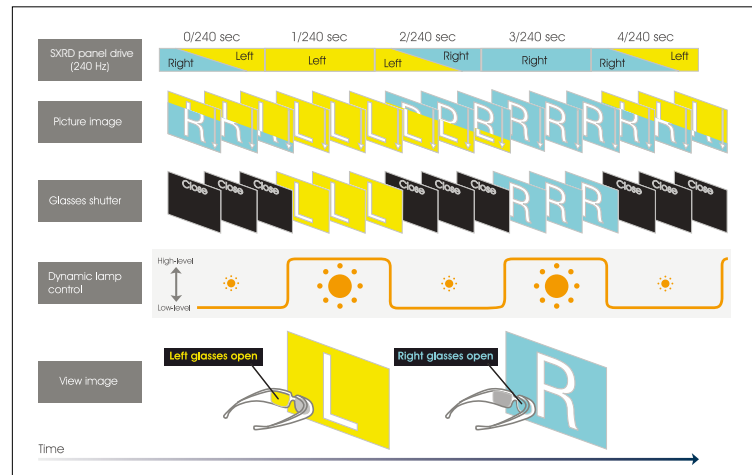

New 3D glasses and transmitter

Brighter and lighter than previous models, plus the emission power of latest transmitter offers has been boosted by 30% compared to previous models, providing much wider coverage.

Frame sequential display method with active shutter glasses

Sony 3D projectors use the frame sequential display technology. This technology alternately transmits images for both the left and right eye, so with the VPL-VW95ES and VPL-HW30ES, it is displayed in Full HD resolution. With the VPL-VW1000ES, the display presents more than 4x Full HD resolution for both eyes. When viewed through the active shutter glasses, the two separate images on the glasses are synchronised with the on screen image with the 4K resolution intact.

Enjoy a breathtaking 3D experience

240 Hz panel drive mechanism for 3D (VPL-VW95ES and VPL-HW30ES only)
Sony 3D home cinema projectors have fully integrated 3D technology which uses the high frame rate of Motionflow and special active shutter 3D glasses. The projectors use an infrared signal to synchronise images with the active shutter 3D glasses at a high speed precision of up to 240 frames a second. The result is high quality Full HD 3D images with little 'ghosting' or 'double imaging' which can be caused by other 3D technologies.

Dynamic Lamp Control Technology (VPL-VW95ES and VPL-HW30ES only)
When each of the shutters on your 3D glasses opens, Dynamic Lamp Control Technology automatically boosts the brightness (approximately 3x brighter) in the image to that eye, maximising the picture's impact and the lamp's efficiency. This means that you will not lose any brightness and attain the optimal visual experience from the comfort of your own home.