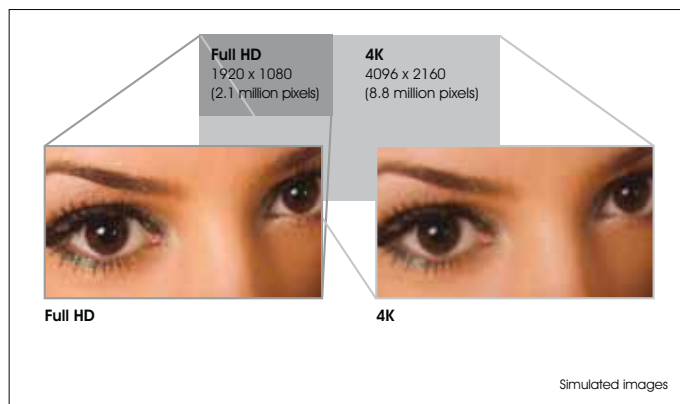

Optimum viewing at home

The 4K native SXRD panels developed for the VPL-VW1000ES produce outstanding native device contrast, which reproduce deep blacks in the picture. When combined with Sony's Advanced Iris3 technology, the projector can achieve an incredible 1,000,000:1 dynamic contrast for the best ever images. Combined with super high brightness of 2,000 lumen, 4K delivers the ultimate viewing experience in your home.

4K images provide a fully immersive visual experience

The latest professional cinema technology now available for your home

4K

4K native resolution for no compromise

The VPL-VW1000ES 4K home cinema projector offers 4096 x 2160 resolution, more than 4x the resolution of Full HD. The projector's 4K SXRD panels have been specially developed by Sony for the VPL-VW1000ES, utilising 4K expertise from the professional cinema market. They deliver a native 4K picture, with no electronic enhancement of pixels.